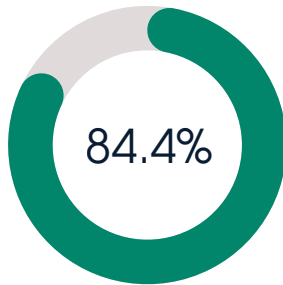

EMPLOYMENT AND UNEMPLOYMENT RATE based on data of the Labour Force Survey

Quarter 1 of 2026

EMPLOYMENT RATE IN WORKING-AGE ¹⁾

(as a percentage of the population of the corresponding age and sex)

gender and place of residence

place of residence

among the working-age population

gender

rural

urban

women

men

84.4%