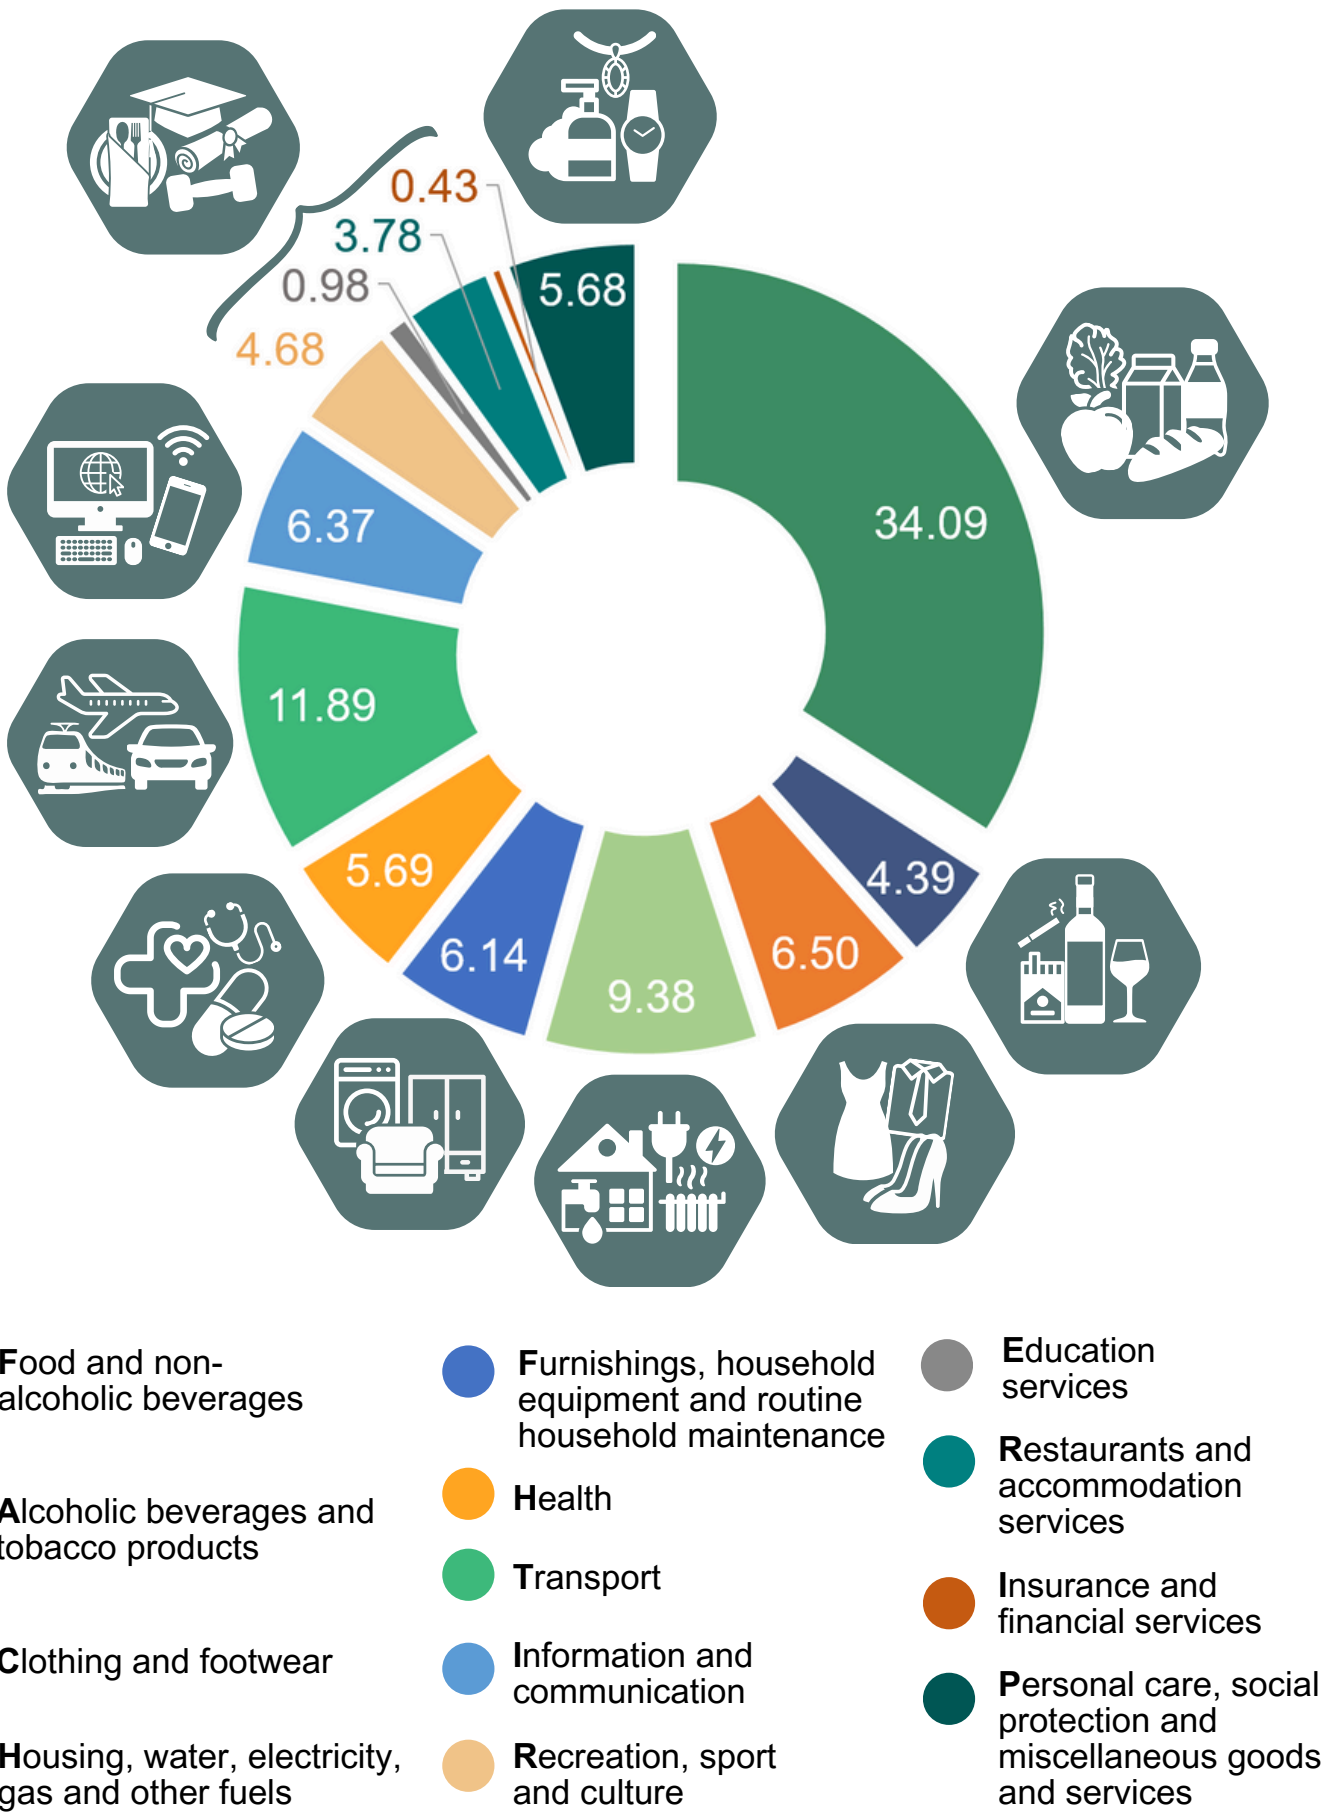

CONSUMER EXPENDITURE PATTERN FOR THE CONSUMER PRICE INDEX COMPUTATION

for 2026

BY COICOP 2018

(percent)

Current information is located:

Presented for information purposes.
When using the information the reference to the National Statistical Committee of the Republic of Belarus is mandatory