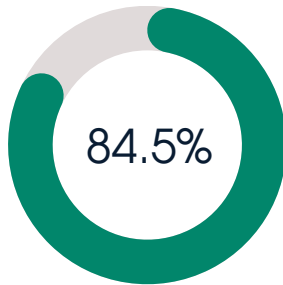

EMPLOYMENT AND UNEMPLOYMENT RATE based on data of the Labour Force Survey

Quarter 1 of 2025

EMPLOYMENT RATE IN WORKING-AGE¹⁾

(as a percentage of the population of the corresponding age and sex)

gender and place of residence

place of residence

among the working-age population

gender

rural

urban

women

men

82.7%