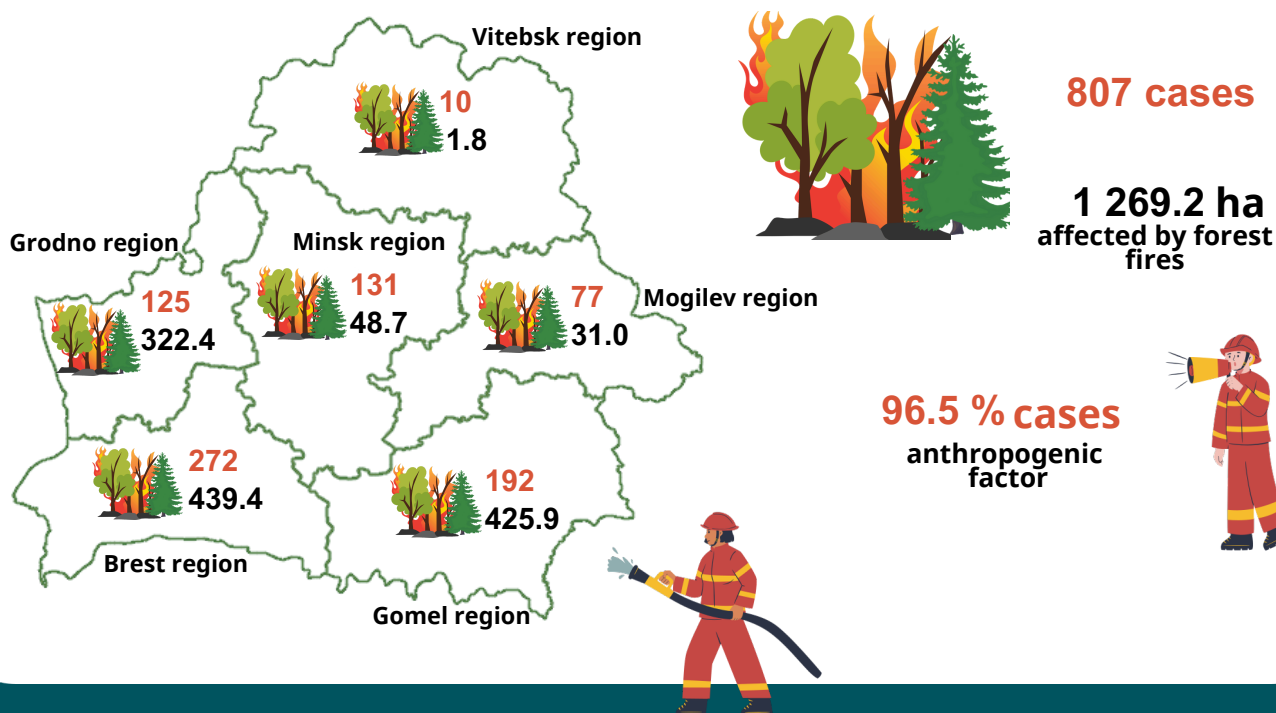

Main indicators of forestry in the Republic of Belarus

2025

REFORESTATION AND AFFORESTATION AREA

AREA OF FOREST PLANTING AND SEEDING

15.2.1.3 Proportion of forest plantations based on genetic selection in total forest planting and seeding – **57.5 %**

AREA OF FOREST PROTECTION AGAINST PESTS AND DISEASES

SEED HARVESTING OF WOOD AND SHRUB SPECIES

AREA OF FOREST LOSS

NUMBER OF CASES AND TOTAL AREA AFFECTED BY FOREST FIRES

Current information is located:

Presented for information purposes. When using the information the reference to the National Statistical Committee of the Republic of Belarus is mandatory.