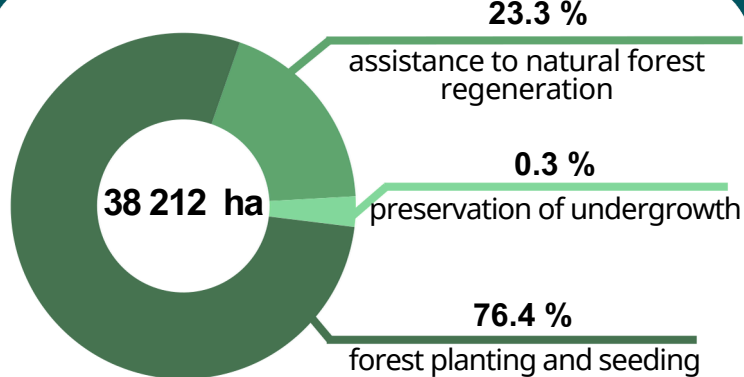

Main indicators of forestry in the Republic of Belarus

2025

REFORESTATION AND AFFORESTATION AREA

AREA OF FOREST PLANTING AND SEEDING

15.2.1.3 Proportion of forest plantations based on genetic selection in total forest planting and seeding – **57.5 %**