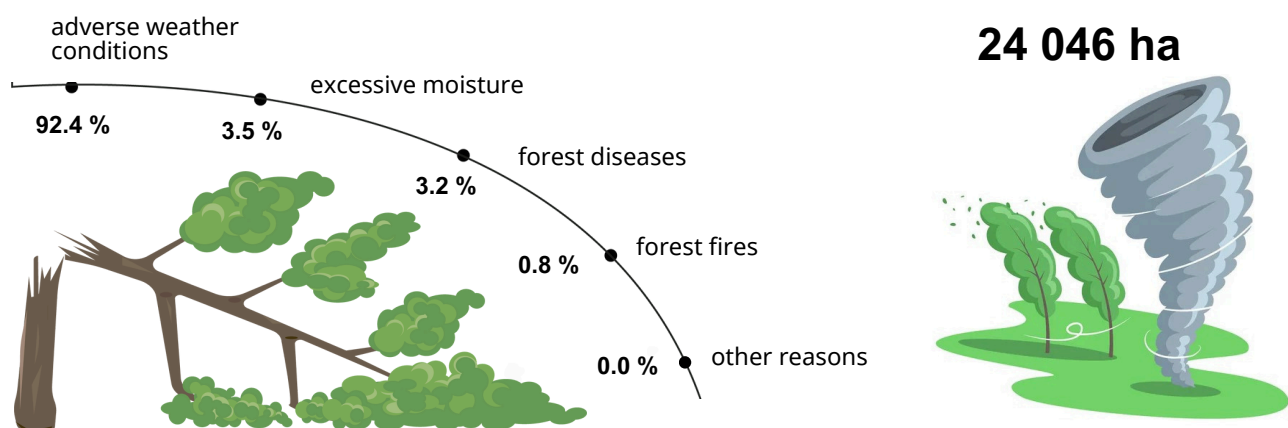

AREA OF FOREST LOSS