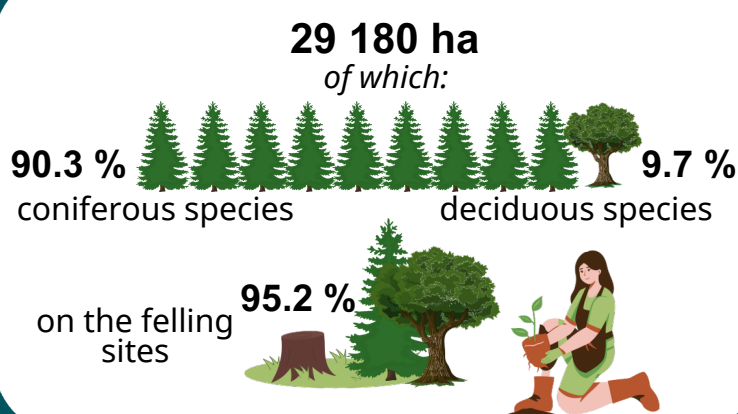

Main indicators of forestry in the Republic of Belarus

2025

REFORESTATION AND AFFORESTATION AREA

AREA OF FOREST PLANTING AND SEEDING

15.2.1.3 Proportion of forest plantations based on genetic selection in total forest planting and seeding – **57.5 %**

AREA OF FOREST PROTECTION AGAINST PESTS AND DISEASES

SEED HARVESTING OF WOOD AND SHRUB SPECIES

AREA OF FOREST LOSS

NUMBER OF CASES AND TOTAL AREA AFFECTED BY FOREST FIRES

Current information is located:

Presented for information purposes. When using the information the reference to the National Statistical Committee of the Republic of Belarus is mandatory.