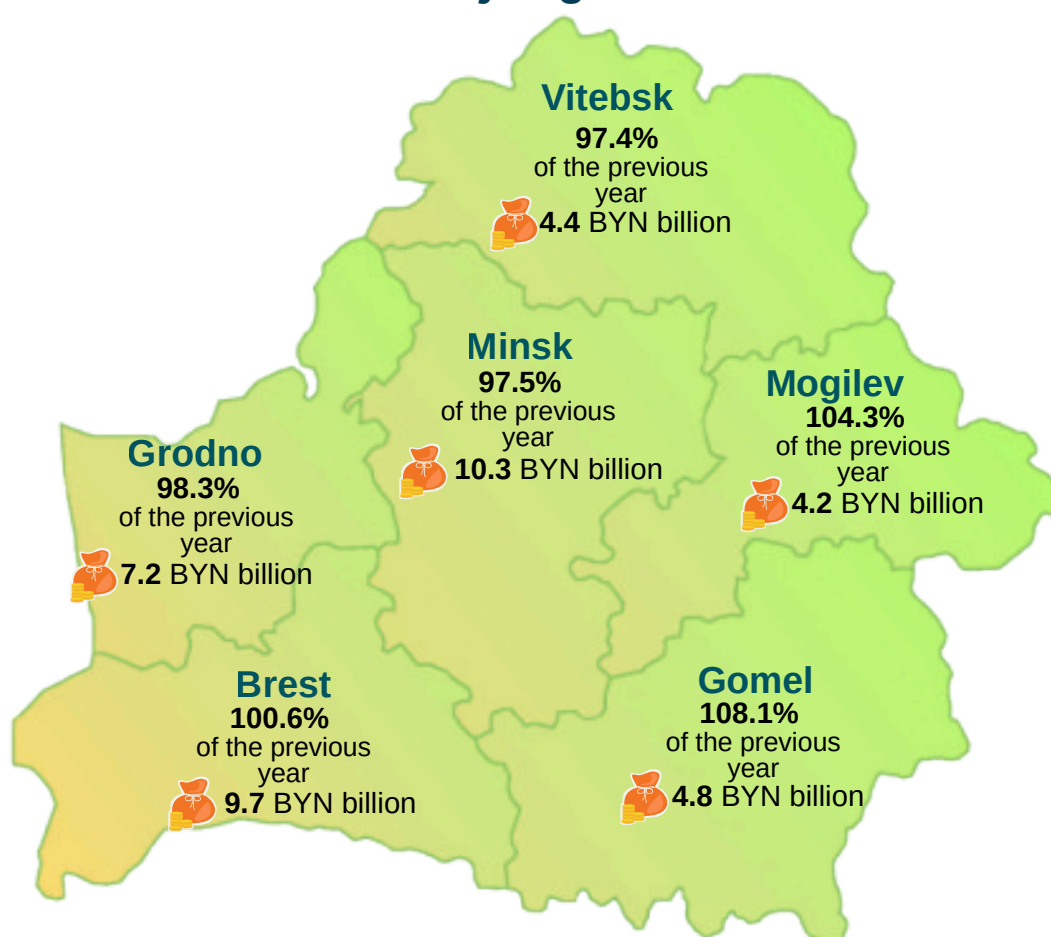

### By type of farm

**102.8%**  
of the previous year

**32.6 BYN billion**  
at current prices

**98.8%**  
of the previous year

**1.2 BYN billion**  
at current prices

**92.4%**  
of the previous year

**6.8 BYN billion**  
at current prices

### By region

Current information is located:

Presented for information purposes.  
When using the information the reference  
to the National Statistical Committee of the Republic of Belarus is mandatory