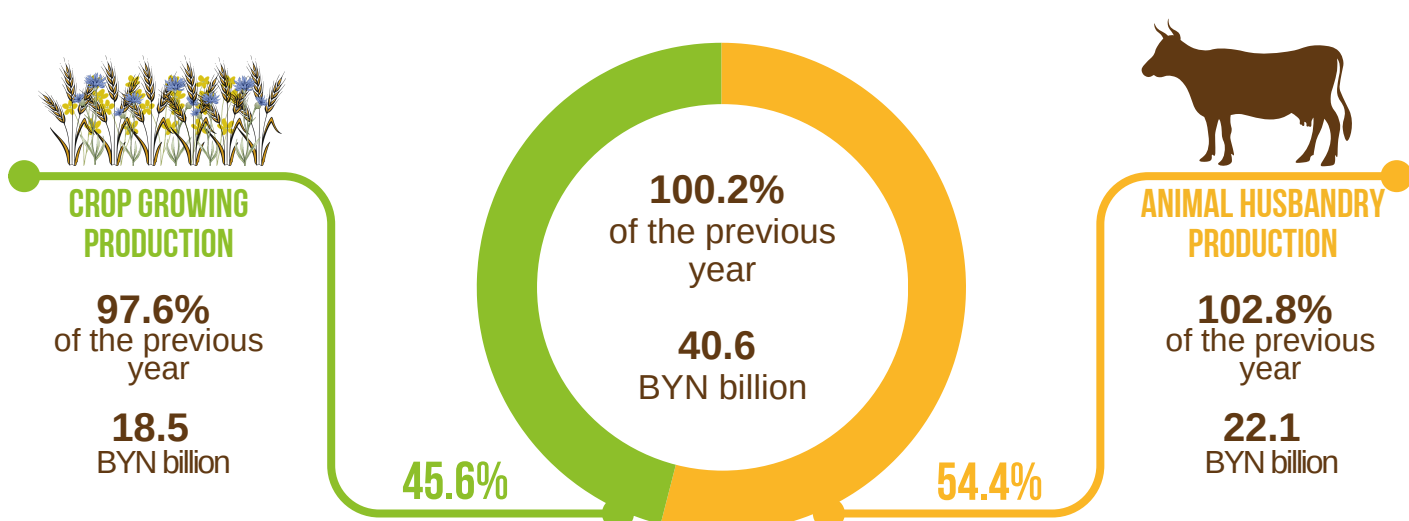

# AGRICULTURAL PRODUCTION IN THE REPUBLIC OF BELARUS

2025

## AGRICULTURAL PRODUCTION

### By type of farm

**102.8%**  
of the previous year

**32.6 BYN billion**  
at current prices

**98.8%**  
of the previous year

**1.2 BYN billion**  
at current prices

**92.4%**  
of the previous year

**6.8 BYN billion**  
at current prices