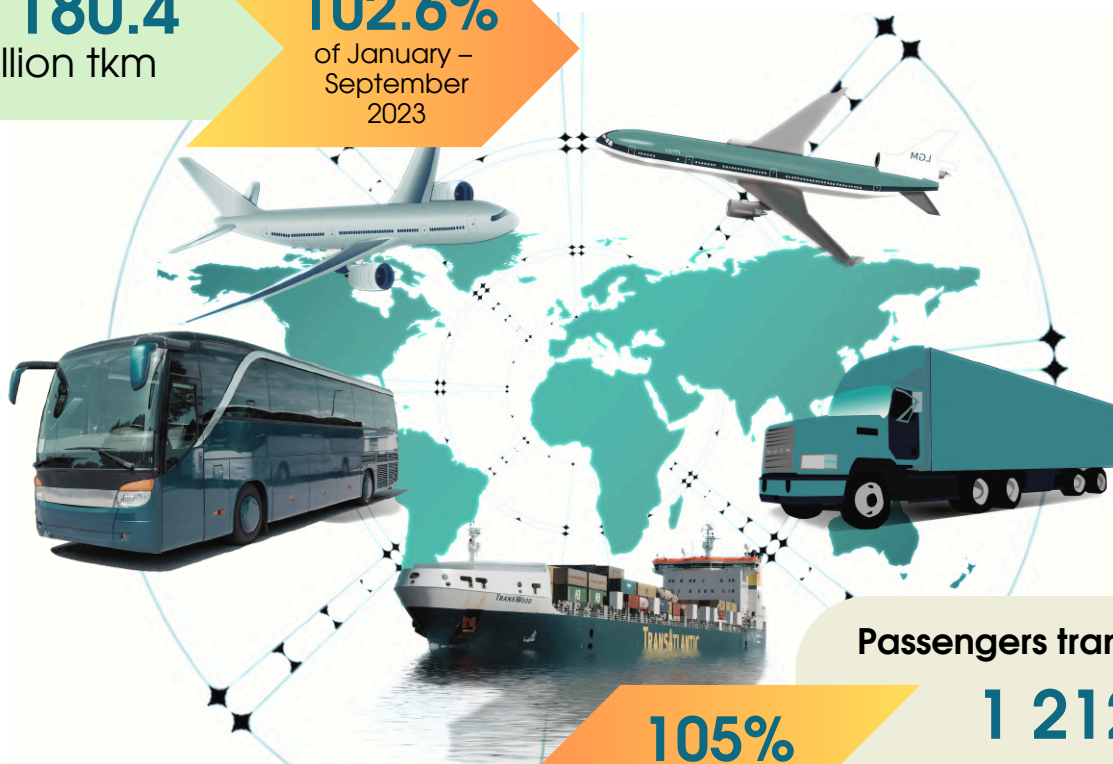

Transport performance of the Republic of Belarus

in January – September 2024

Freight turnover

55 180.4
million tkm

102.6%
of January –
September
2023

Passengers transported

1 212.0
million people

105%
of January –
September
2023

Passenger turnover

19 059.6
million pkm

109.1%
of January –
September
2023

When using the information the reference to the National Statistical Committee of the Republic of Belarus is mandatory.