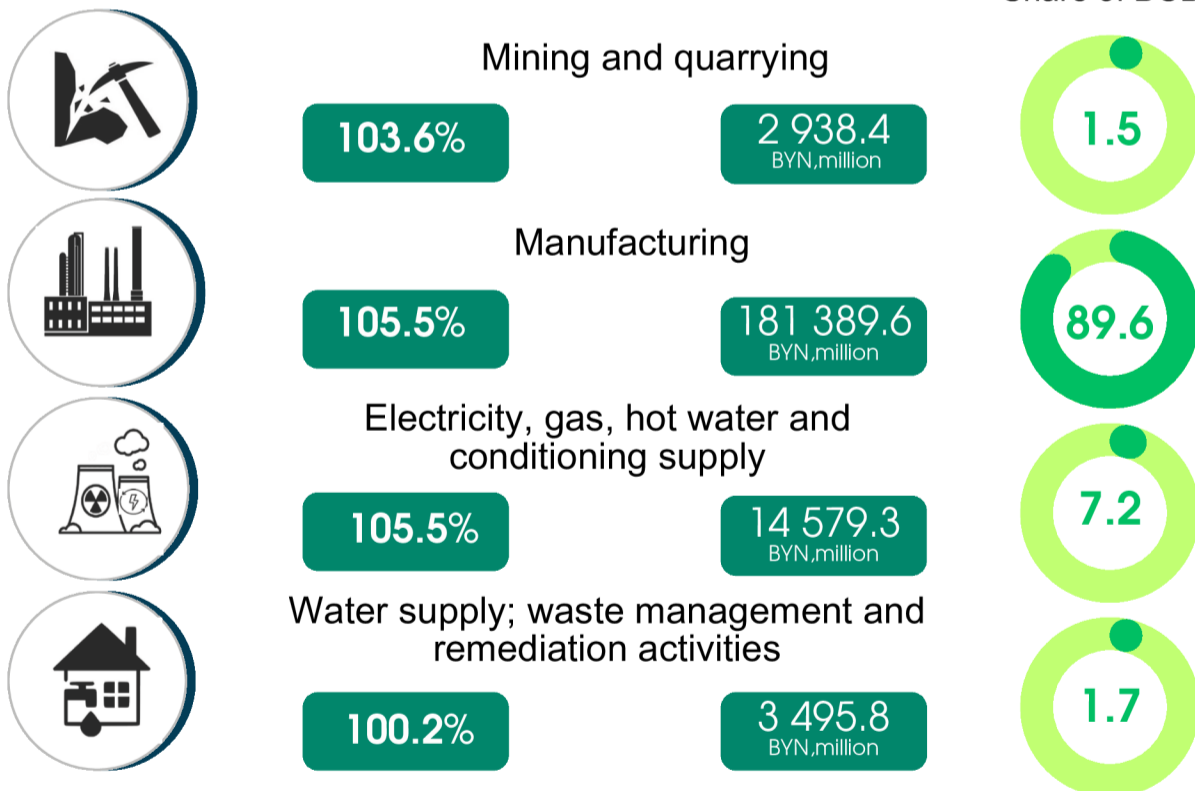

Current information is posted

Provided for information purposes.
The data are preliminary and are subject to future revision.
The use of the information is authorised, provided the National Statistical Committee of the Republic of Belarus is acknowledged as the source.