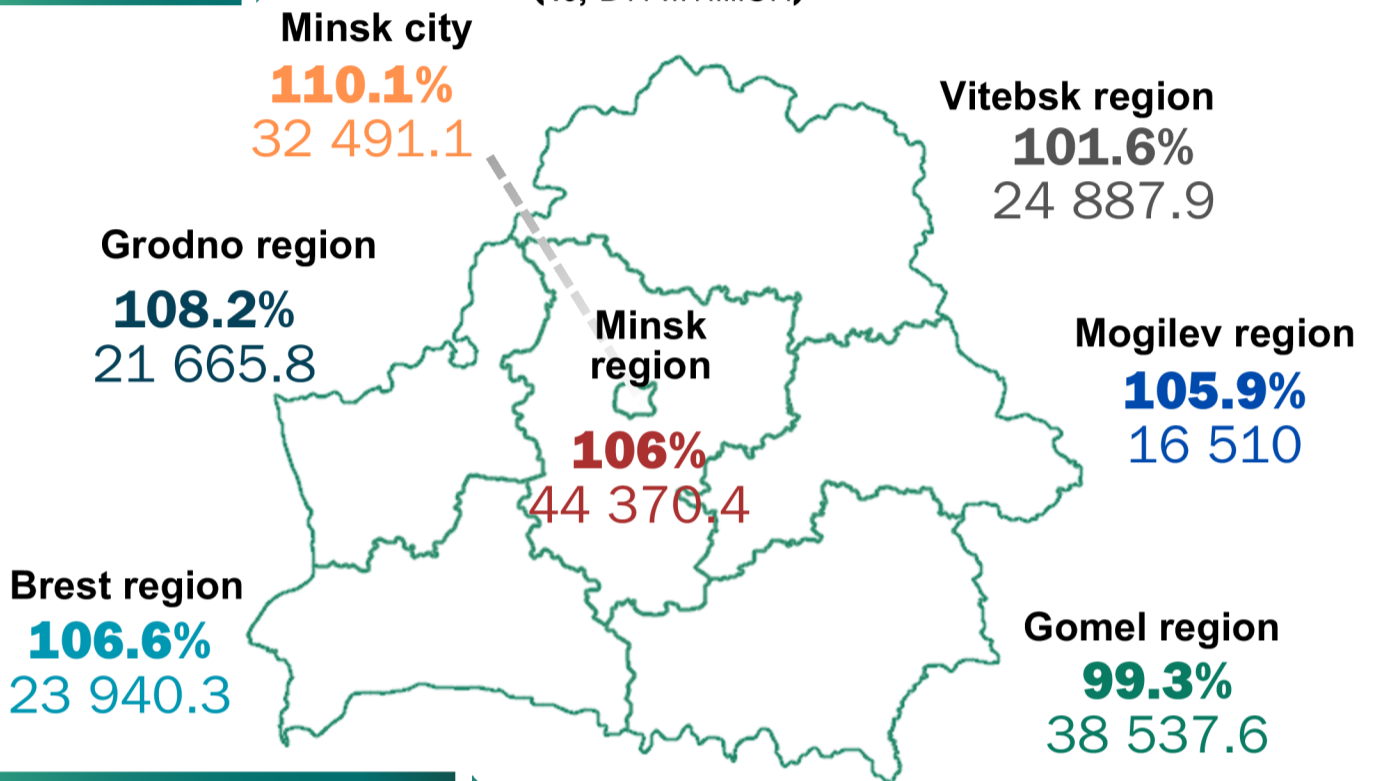

## INDUSTRIAL PRODUCTION VOLUME

2024

(at current prices)  
AND INDICES OF INDUSTRIAL PRODUCTION  
(at constant prices; correspondent period of previous year = 100)  
REPUBLIC OF BELARUS

### REPUBLIC OF BELARUS

Indices of Industrial Production

**105.4 %**

Industrial Production Volume

**202 403.1** BYN.million

### REGION

(%; BYN.million)