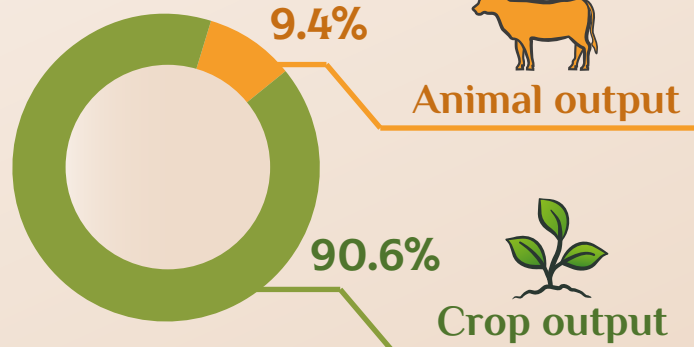

ACTIVITIES OF PRIVATE FARMS IN 2023

Number of private farms (end of 2023)

As at 1 January 2024 private farms utilised

Agricultural output in private farms

961 mln. rubles

↑ 2.1 times
of 2015

Production of basic crop growing products in private farms