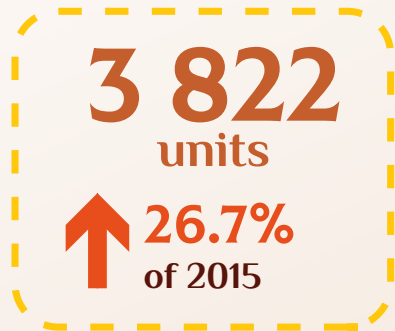

ACTIVITIES OF PRIVATE FARMS IN 2023

Number of private farms (end of 2023)

As at 1 January 2024 private farms utilised

Agricultural output in private farms

961 mln. rubles

↑ 2.1 times
of 2015

Production of basic crop growing products in private farms