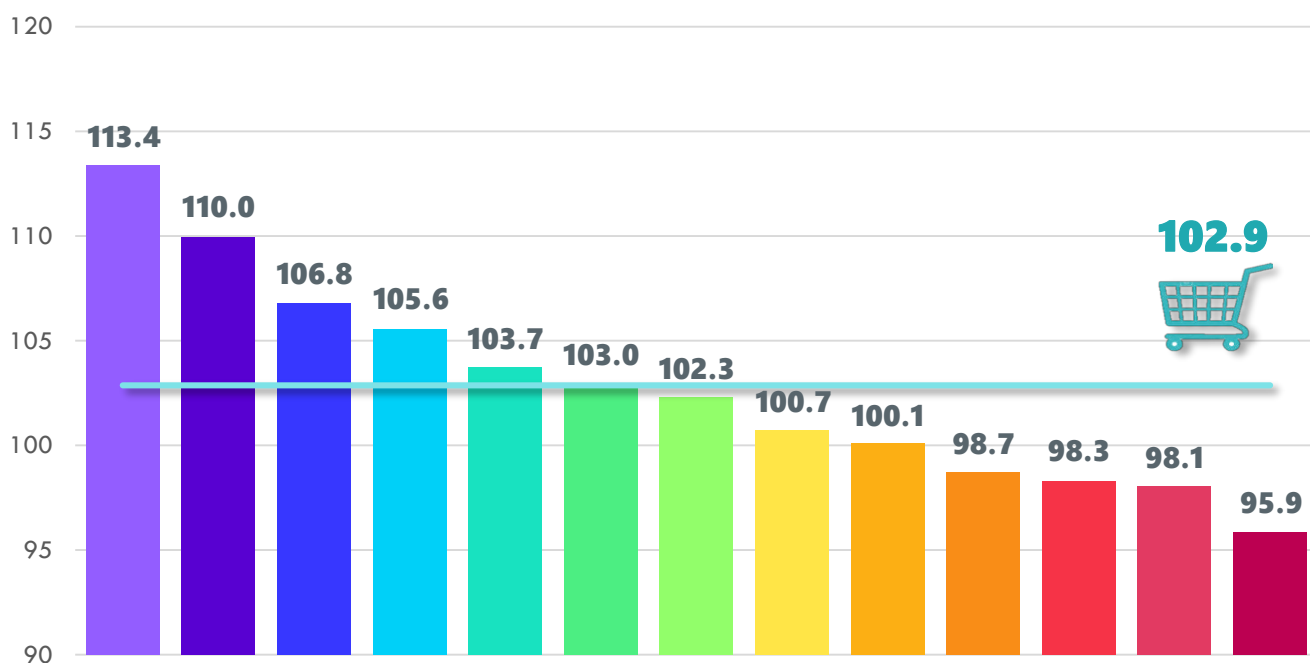

Address:
12, Partizansky avenue
Minsk, 220070

Consumer price indices in 2023 for specific groups of non-food goods in the Republic of Belarus

(December to December of previous year, %)

- Non-food goods - total