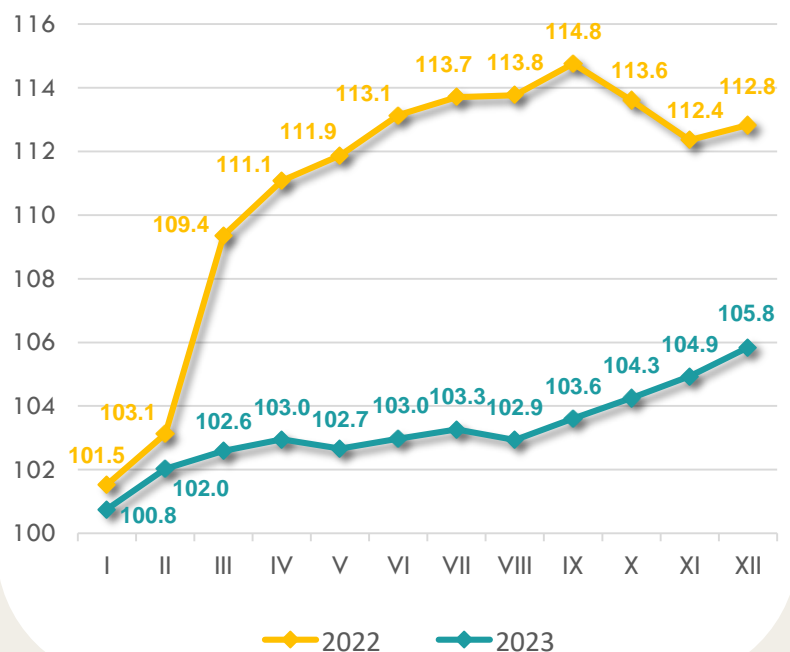

Consumer expenditure pattern for the CPI computation in 2024 in the Republic of Belarus (by COICOP 2018)

Consumer price indices in the Republic of Belarus in 2018-2023 (December to December of previous year, %)

Consumer price indices in the Republic of Belarus in 2022-2023 (to December of previous year, %)

When using the information, the reference to the National Statistical Committee is mandatory

© National Statistical Committee of the Republic of Belarus