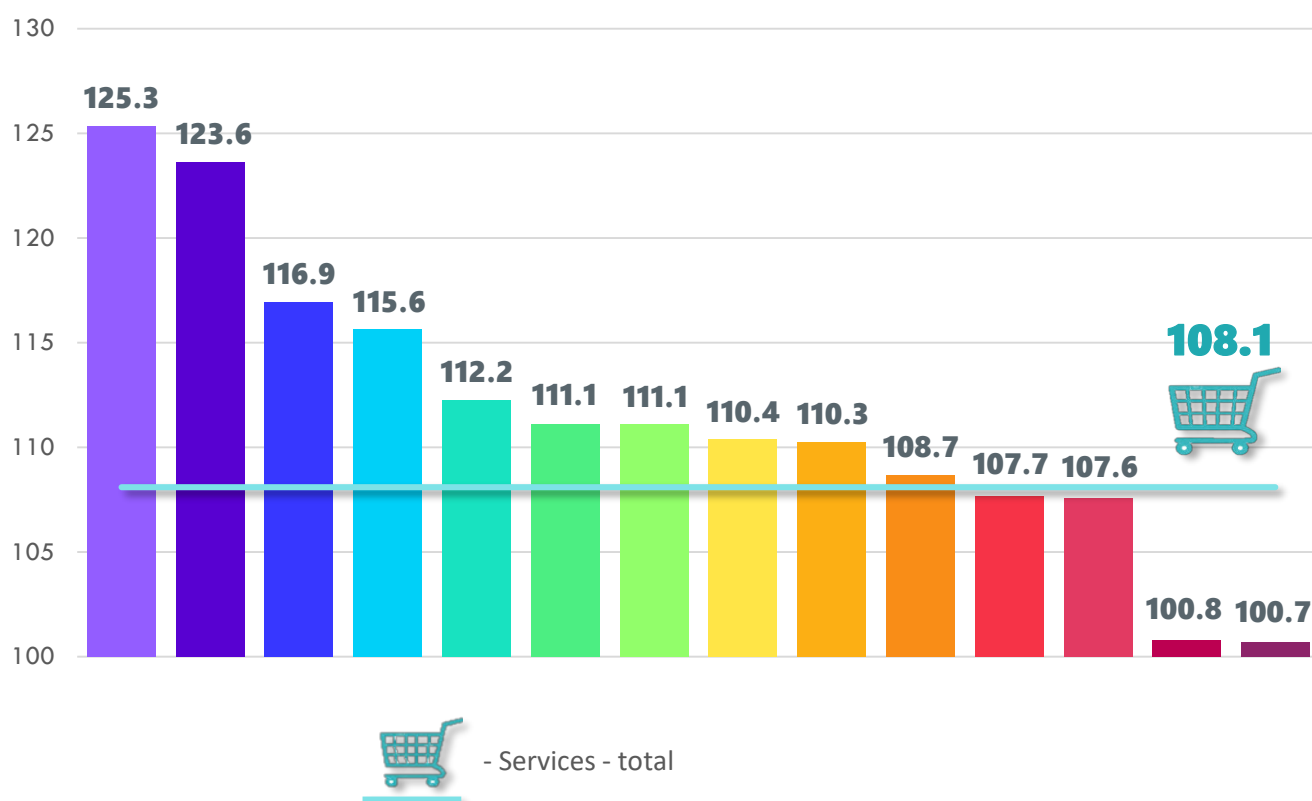

Price (tariff) indices for specific types of services provided to the population in 2023 in the Republic of Belarus

(December to December of previous year, %)

When using the information, the reference to the National Statistical Committee is mandatory

© National Statistical Committee of the Republic of Belarus

Tel: +375 17 323 23 99

E-mail: upr_cpi@belstat.gov.by

Address:

12, Partizansky avenue
Minsk, 220070