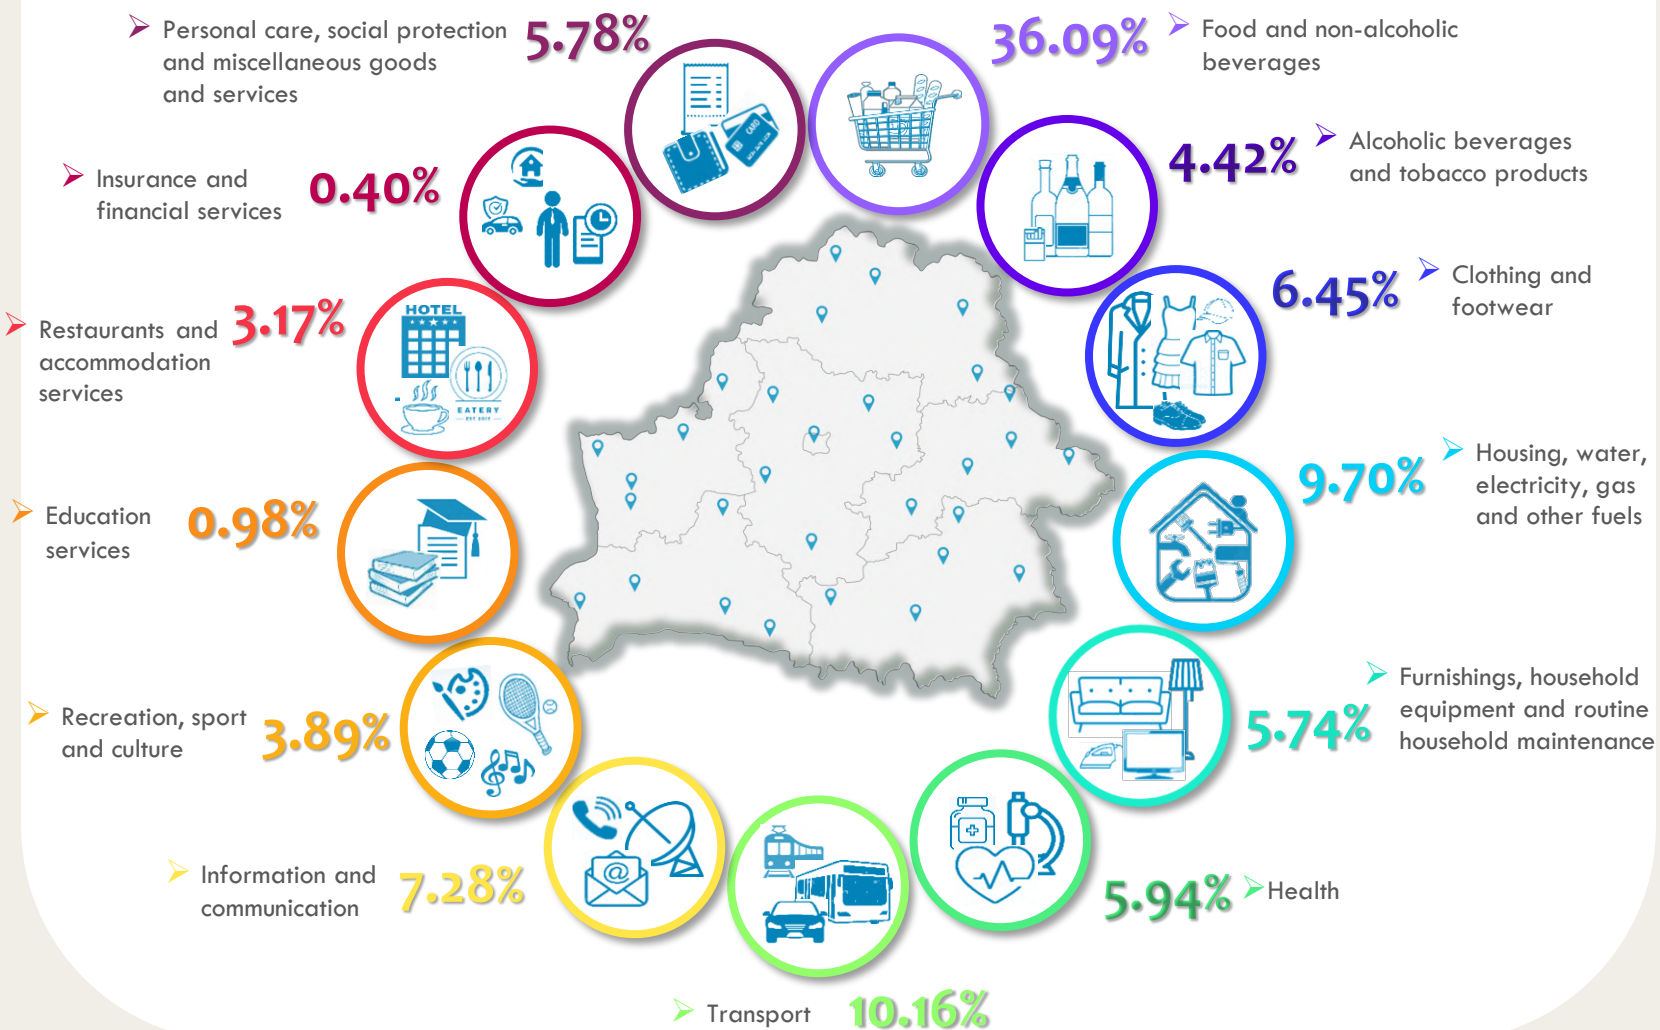

Consumer expenditure pattern for the CPI computation in 2024 in the Republic of Belarus (by COICOP 2018)

Consumer price indices in the Republic of Belarus in 2018-2023 (December to December of previous year, %)