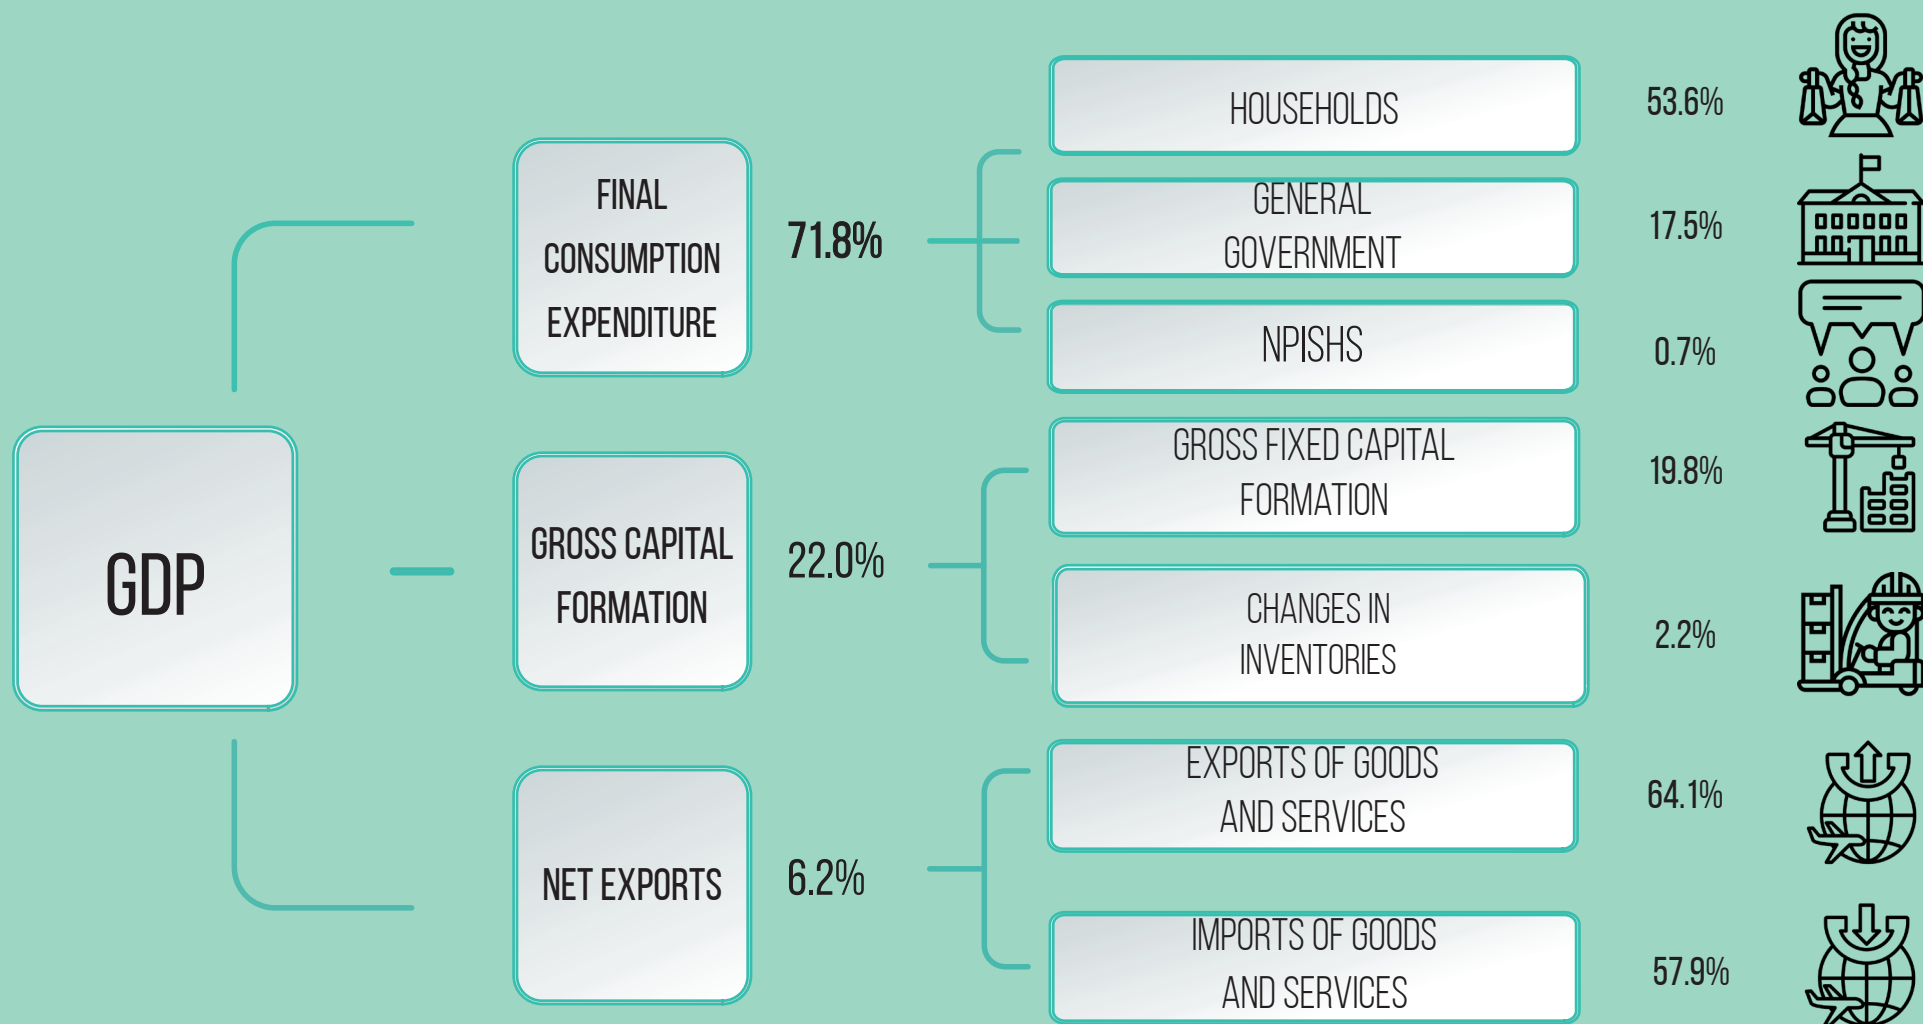

STRUCTURE OF USE OF GROSS DOMESTIC PRODUCT IN 2022

(IN PERCENT)

When using the information the reference to the National Statistical Committee of the Republic of Belarus is mandatory.

Illustrations: www.uprostim.com, www.freepik.com, www.icons8.ru.